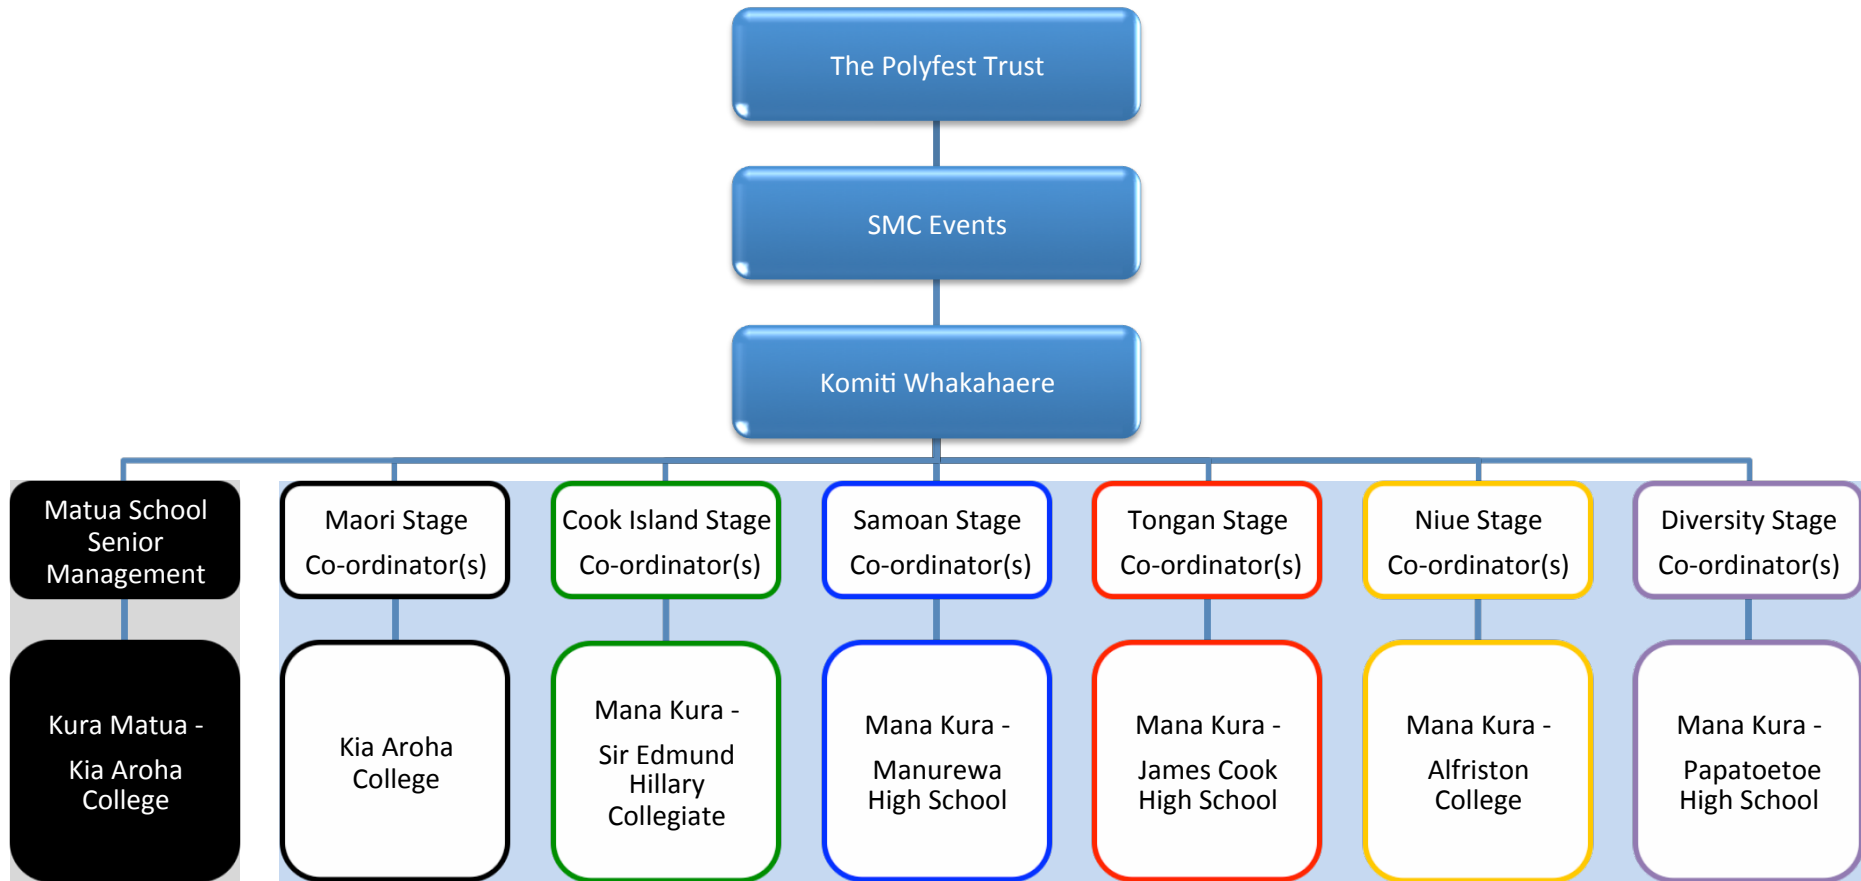

ASB Polyfest Host School Model Summary

Kura Matua Duties

- Kaitiaki of the Mauri
- Host Maori stage and Komiti Whakahaere meetings
- Provide festival theme and artwork
- Lead ceremonies
- Lead school in Komiti Whakahaere
- Co-ordinate Maori Stage (optional)
- Provide stage runners for Maori Stage (optional)
- Provide staff and student volunteers for Maori stage

Mana Kura Duties

- Support and assist Stage Co-ordinator
- Host stage meetings
- Provide stage runners
- Provide 1 x staff and 2-3 senior students for the 4 day festival